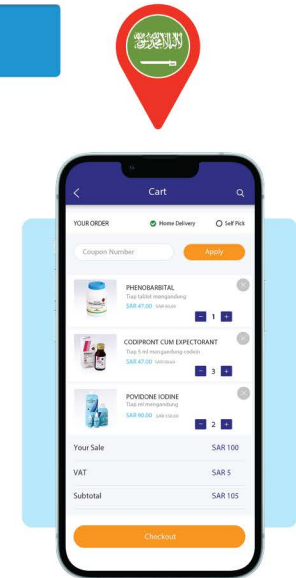

KFD: Online Pharmacy

Ecommerce

Prime Contractor

Client: Marei Bin Mahfouz Group

Published at Google Play & App store