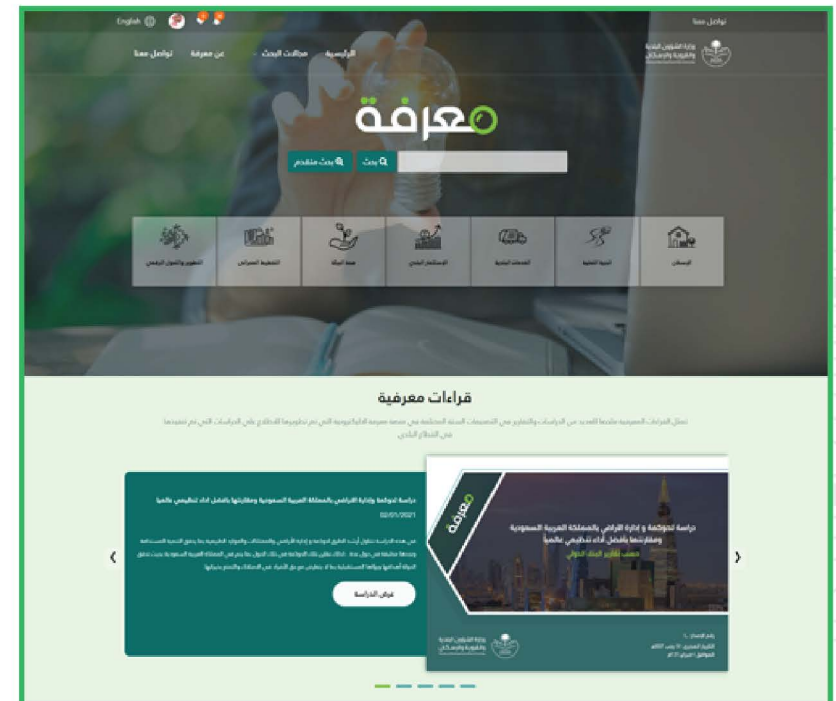

The key activities:

Offer technological expertise for KM activities and solutions.

Deploy an enterprise portal as a search engine.

Facilitate KM planning initiatives.

Capture studies, reports and best practices.

Implement document/content management systems.

Develop mobile apps (App Store, Google Play) for accessing collected knowledge.