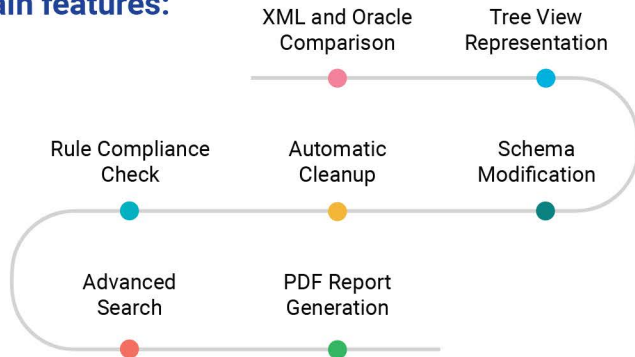

GEO ETL (Extract - Transform - Load)

Automate data migration by modifying the data model to show the mapping between old and new structures, and generate Python scripts to transfer data accordingly.

الهيئة الملكية لمدينة الرياض
ROYAL COMMISSION FOR RIYADH CITY

Main features:

Client: Royal Commission for Riyadh City (RCRC), Saudi Arabia.

Note: Application copyrights registered please refer to section "Certificate of Copyright Registration".