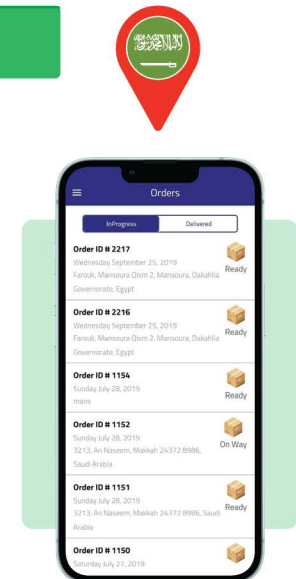

 Client: CloudSoft5

Published at Google Play & App store

KFD Captain: Delivery Application

Maps & Navigation

Prime Contractor

 Client: Marei Bin Mahfouz Group

Published at Google Play

Makady (مقاضي): Saudi Offers
Shopping

Prime Contractor
 Client: Digital Region

Published at Google Play & App store

PerHourJobs, Freelance Jobs Search
Job Search

Prime Contractor
 Client: PerHour

Published at Google Play & App store

Job Plus, Part-Time Jobs Search
Job Search