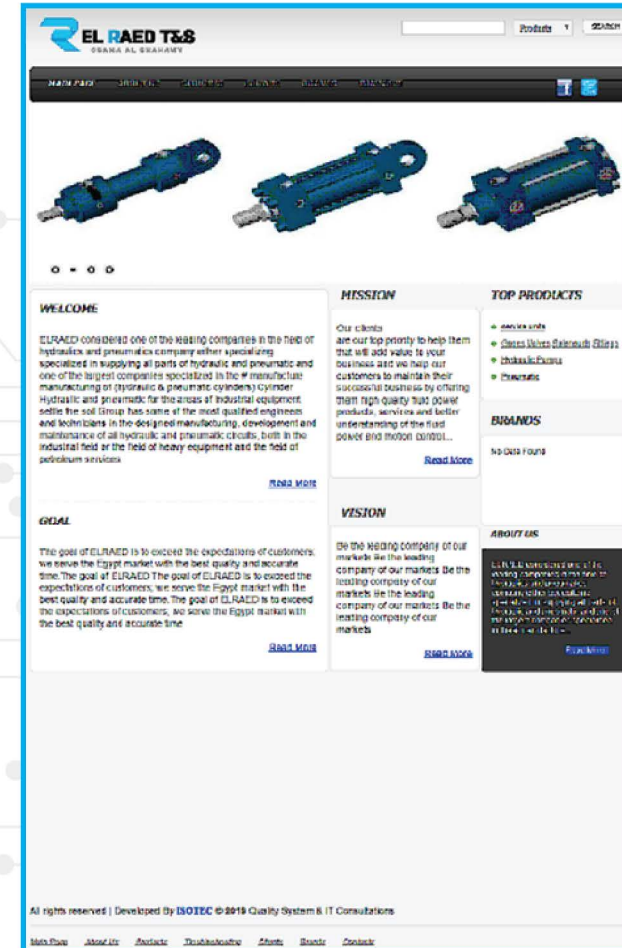

Hydraulics & Pneumatics

Partner: ISOTEC

Client: El-Raed co