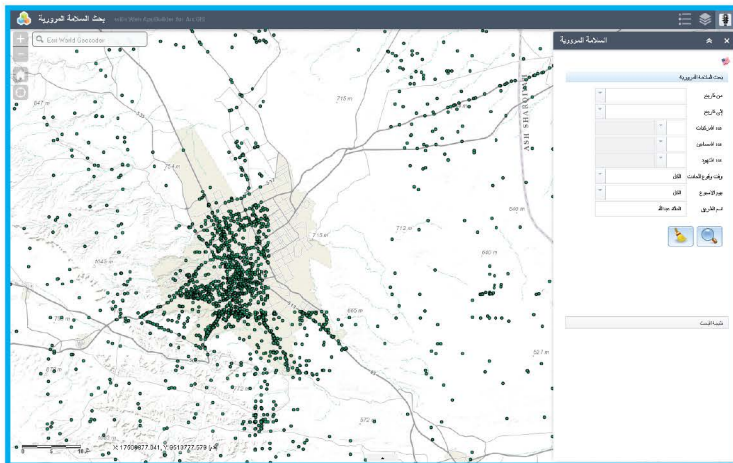

Royal Commission for Riyadh City (RCRC) Geo Portal

Client: Royal Commission for Riyadh City (RCRC) (Partner: Digital Geography)

Sector: Government, Saudi Arabia

Duration: 6 Months

Solution:

Portal for ArcGIS offers secure on-site collaboration and sharing tools, serving as a central repository for authoritative content accessible only within the intranet. It enables users to quickly build and share maps across the organization. RCRC keeps all content, including base maps and sensitive data, secure behind their firewalls for confidential research and privacy compliance.