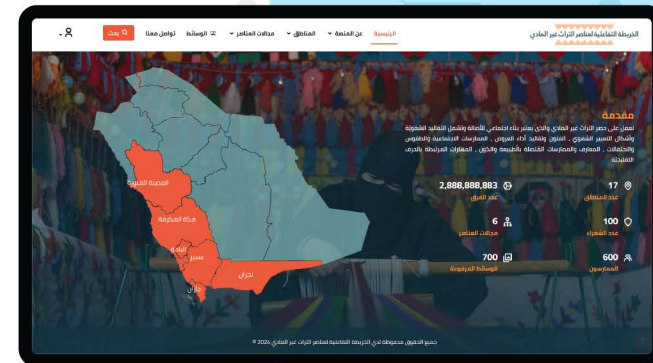

الخريطة التفاعلية لعناصر التراث غير المادي