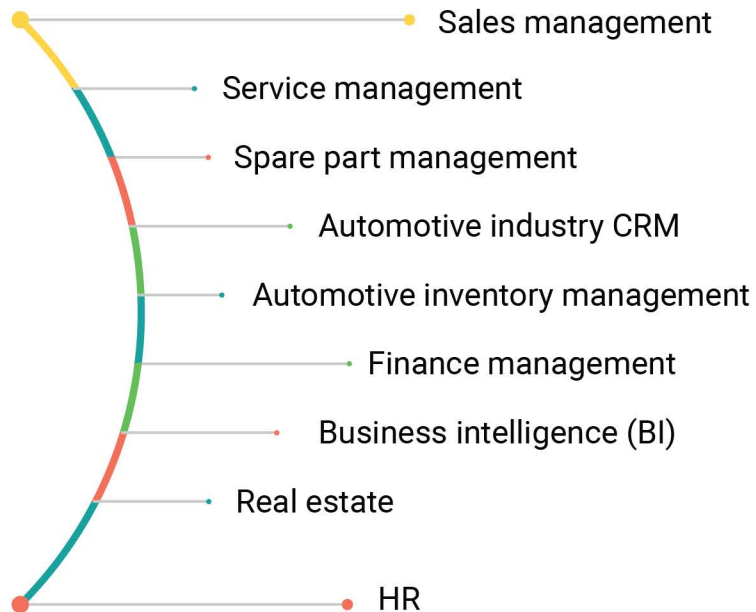

4S Plus (Automotive ERP)

4S Plus is an ERP system to support the main modules of automotive industry, which are Sales, Service (after-sales), Spare Parts & Survey (information feedback to various auto manufacturers).

Main Modules: