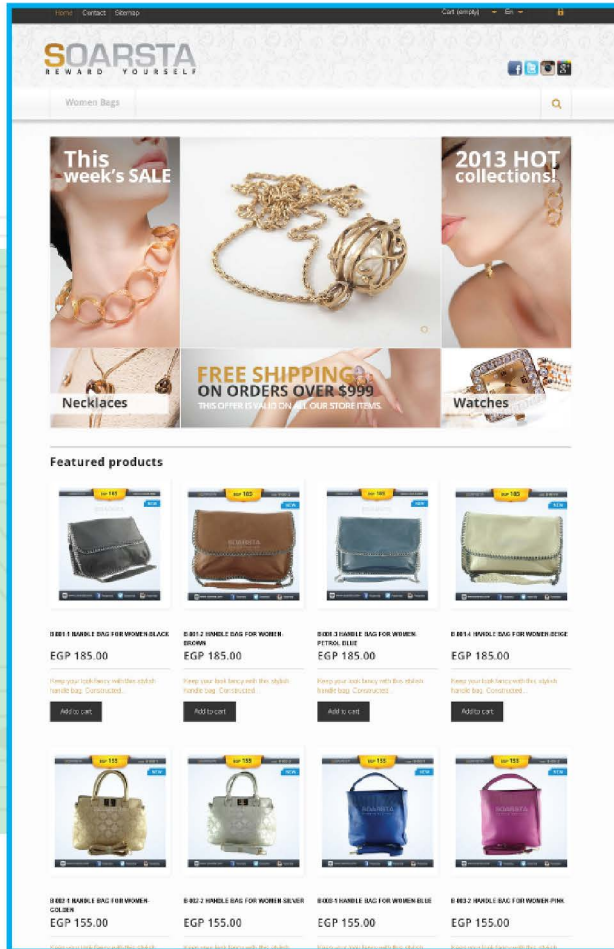

Ladies Fashion

Prime Contractor

Client: Soarsta Bags & Accessories