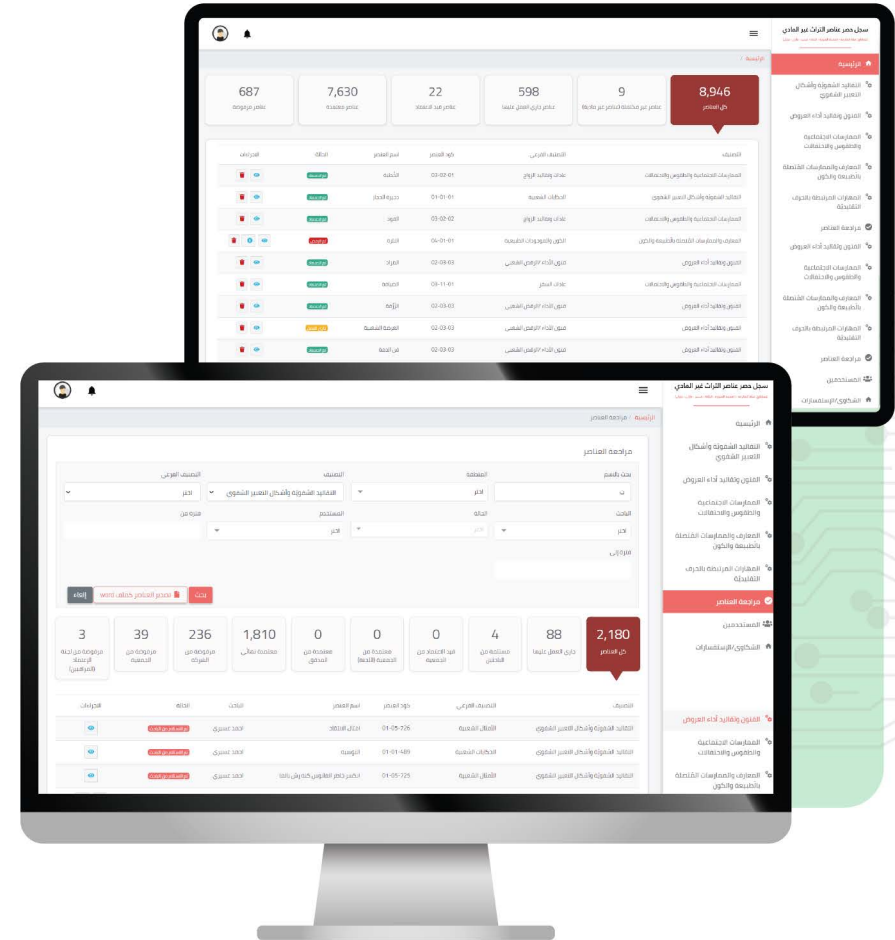

National Register of Intangible Heritage Items

Client: Ministry of Culture

Sector: Government, Saudi Arabia

Duration: 12 Months

Solution

1. **1 Collection and Documentation**
   Focus on gathering practices related to Saudi Arabia's intangible cultural heritage.
2. **2 Reference Point**
   Establish a comprehensive reference for digitally archiving cultural heritage elements.
3. **3 Alignment with Standards**
   Ensure compliance with international standards and best practices in documentation.
4. **4 Unified Efforts**
   Promote cohesive efforts in defining and documenting cultural heritage.
5. **5 Improved Coordination**
   Enhance collaboration among cultural entities within Saudi Arabia.

سجل حصر عناصر التراث غير المادي

(بمناطق مكة المكرمة - المدينة المنورة - الباحة - عسير - جازان - نجران)