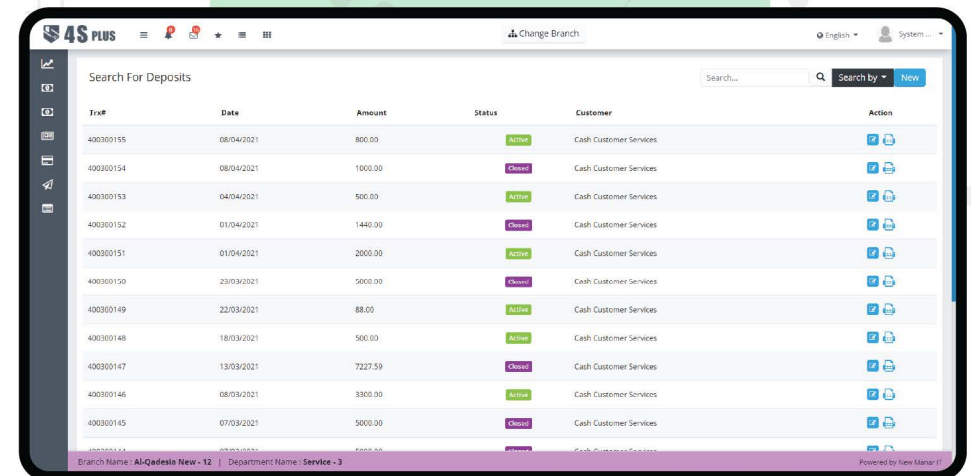

Figure 2: Car Sales

Figure 4: Item Search

Figure 3: Job Card

Figure 5: Deposits

iSignage Pro

The iSignage Pro platform allows users to create, deploy, and manage interactive digital experiences without coding. It enables the creation of dynamic, multi-touch applications for any screen, engaging viewers with various media types like videos, images, PDFs, Office documents, data dashboards, and social media, making it easy to design and schedule content to effectively reach your target audience.