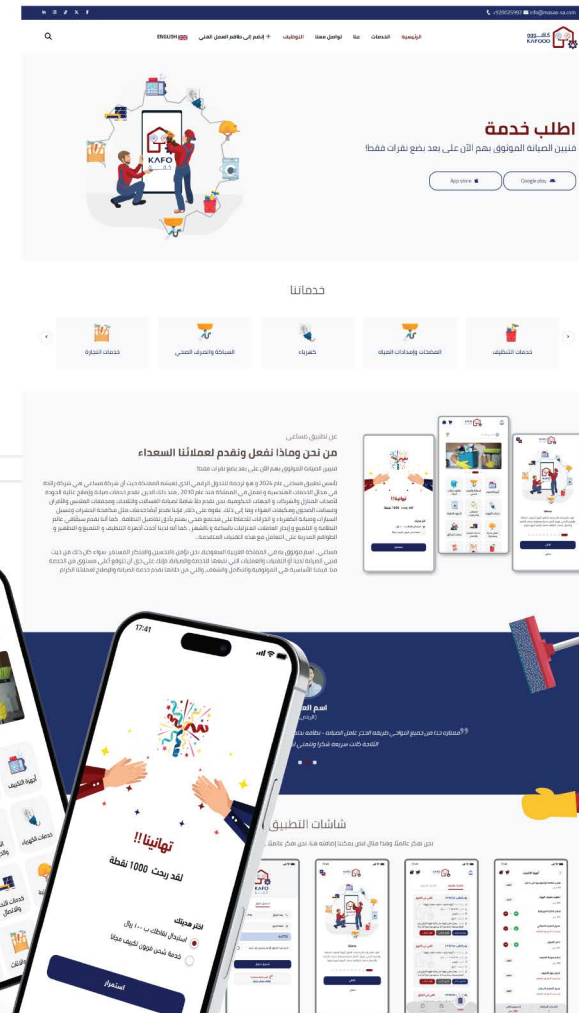

Arabic Coaches

Client: Kafooo App

Sector: Business, Saudi Arabia

Duration: 6 Months

Solution: "Kafooo App" is an online platform that connects service seekers with various providers, offering ease and competitive pricing.