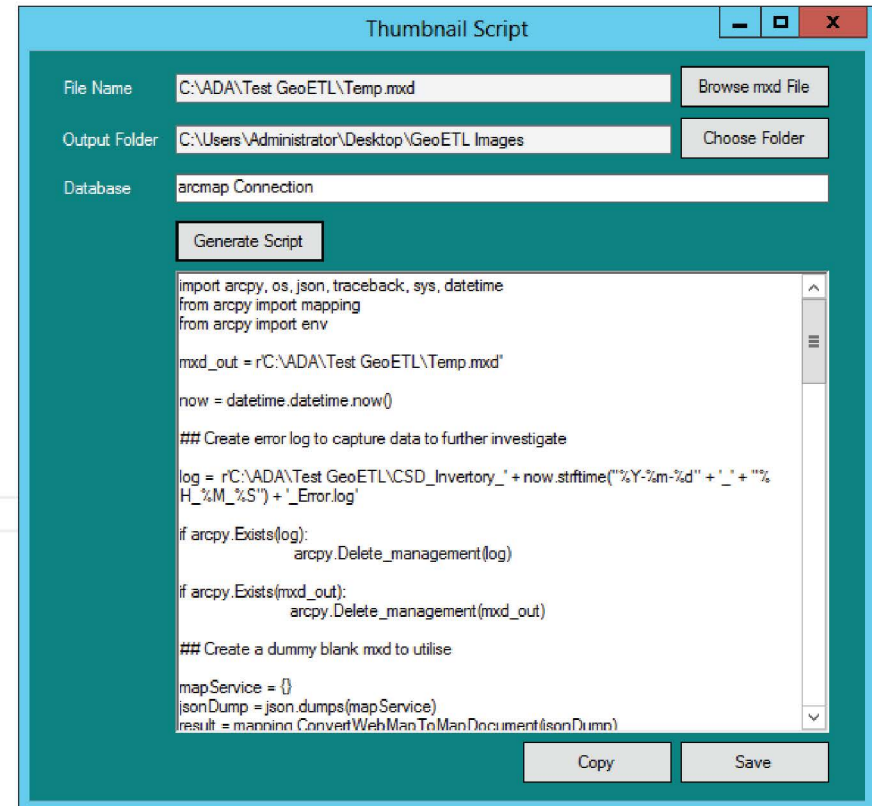

GEO ETL (Extract - Transform - Load)

Automate data migration by modifying the data model to show the mapping between old and new structures, and generate Python scripts to transfer data accordingly.

الهيئة الملكية لمدينة الرياض
ROYAL COMMISSION FOR RIYADH CITY

Main features:

Client: Royal Commission for Riyadh City (RCRC), Saudi Arabia.

Note: Application copyrights registered please refer to section "Certificate of Copyright Registration".