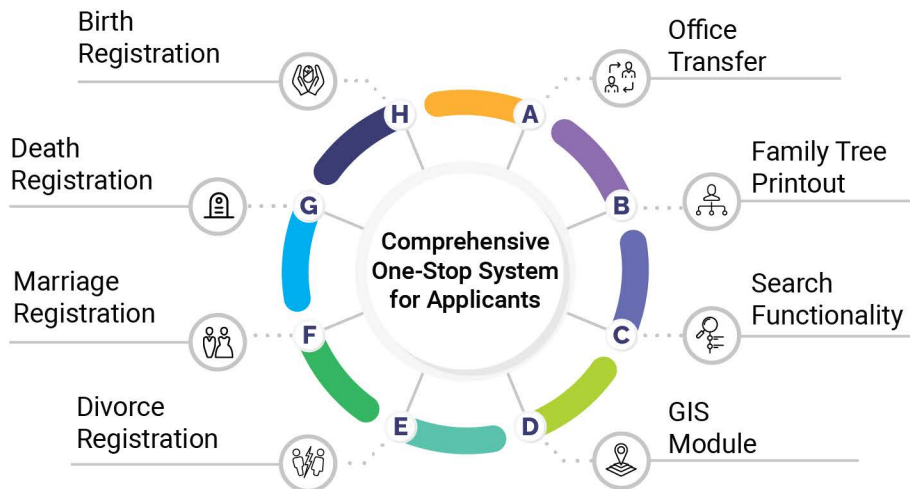

Bank Branches

1,450 users across 278 bank branches handling transaction processing

Libya Civil Registry Authority Workflow Automation

Client: Libya Civil Registry Authority, (Partner: Diwan)

Sector: Government, Libya

Duration: 12 Months

Solution: An integrated desktop application built using the SOA techniques, where business logic tier developed as web services so it invoked from any other application or different platform for future applications development or integration.