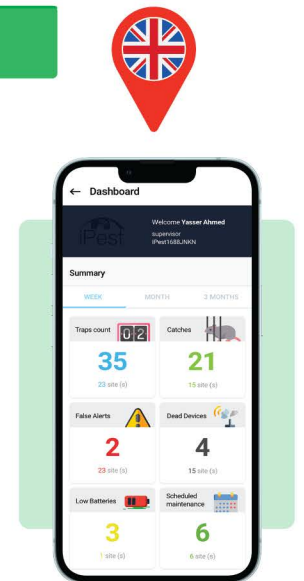

Prime Contractor
 Client: Digital Region

Published at Google Play & App store

PerHourJobs, Freelance Jobs Search
Job Search

Prime Contractor
 Client: PerHour

Published at Google Play & App store

Job Plus, Part-Time Jobs Search
Job Search

Prime Contractor
 Client: Adroyts
 Website: <https://www.jobplus.biz/>

Published at Google Play & App store

iPest: Rodent Monitoring IOT Solution
IoT

Partner: Nakheel.io
 Client: Russell IoT

Published at Google Play & App store