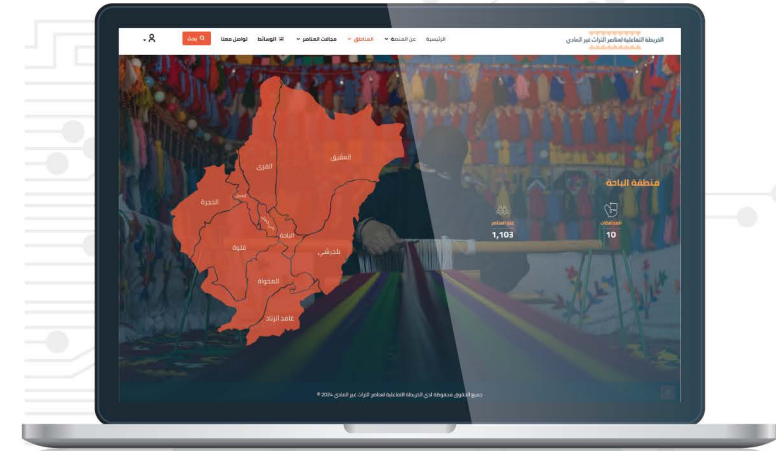

الخريطة التفاعلية لعناصر التراث غير المادي