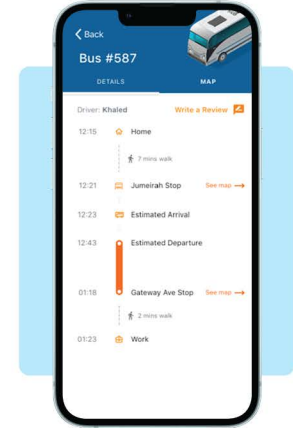

Client: Aladdin World

Published at Google Play & App store

Autobus, Public Transport Routes

Maps & Navigation

Partner: Nabdaa

Client: Comprehensive Multiple Transportation Co.(CMTC, AutoBus)

Published at Google Play & App store