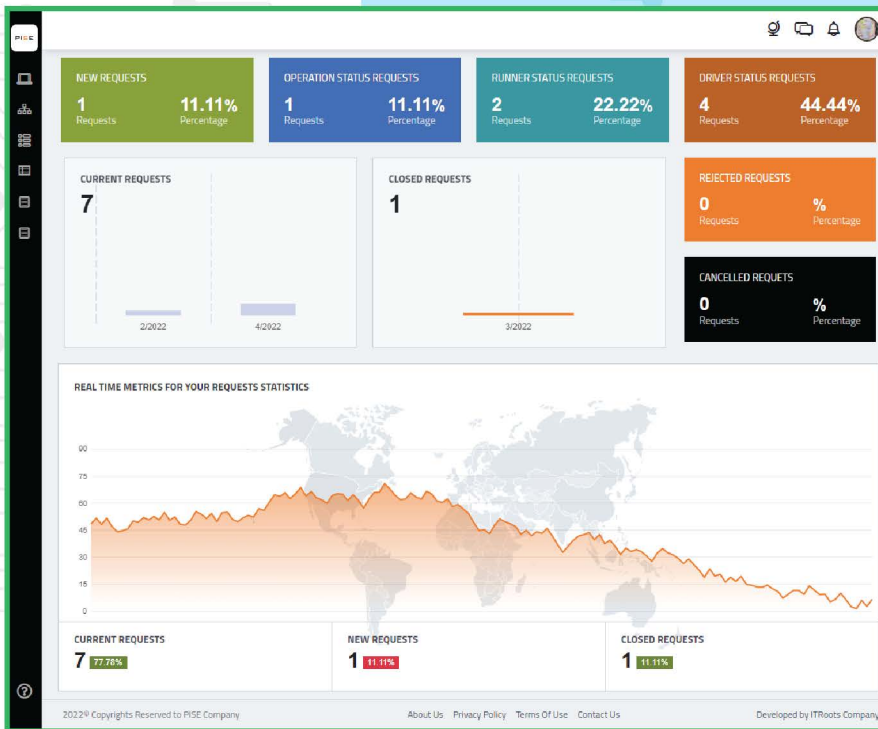

InlandLogistics Application

Clients: MAERSK (PISE sister company)

Sector: Business, Egypt

Duration: 18 Months

Solution: The solution aims to streamline end-to-end product delivery through a unified platform that integrates robust inland transportation services.

Key features include:

Intelligent Features:

1. 1 Control Tower Dashboard
2. 2 Driver Behavior Management
3. 3 Route Optimization
4. 4 Custom Mapping
5. 5 GPS Vehicle Tracking