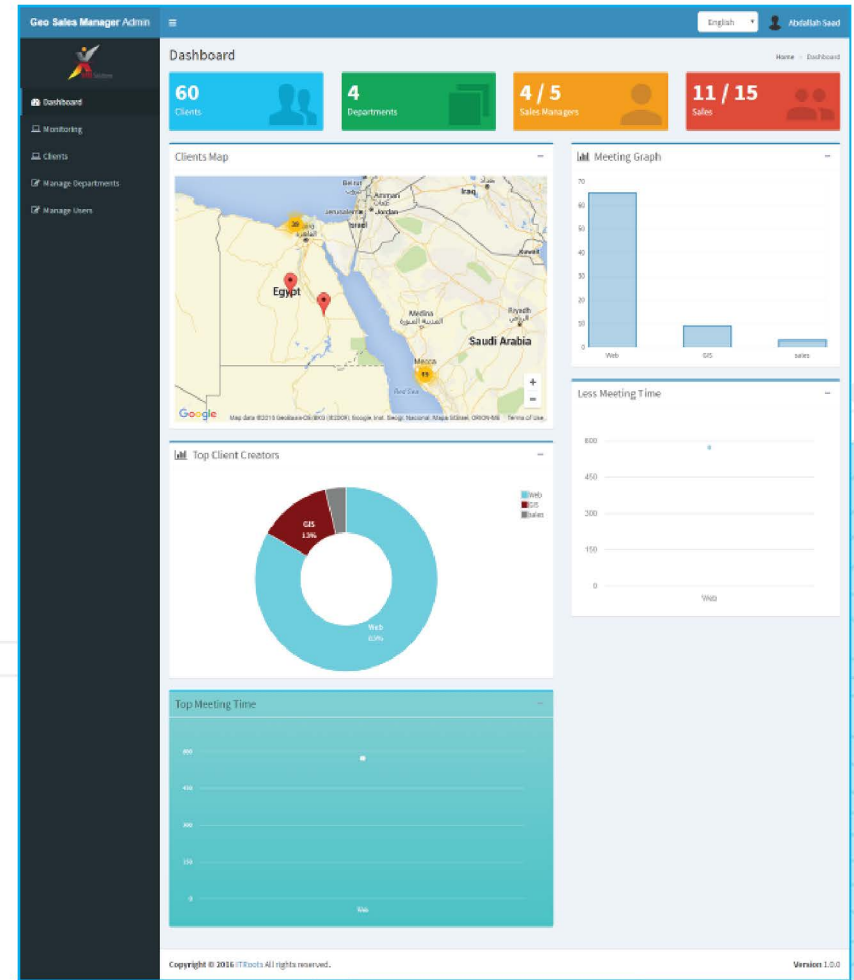

Geo Sales Manager - Sales Force E-Supervisor (SFES) Solutions

The solution offers a comprehensive set of tools to manage sales teams effectively by providing:

URL: <https://www.geosalesmanager.com>

Note: Application copyrights registered, please refer to section "Certificate of Copyright Registration".