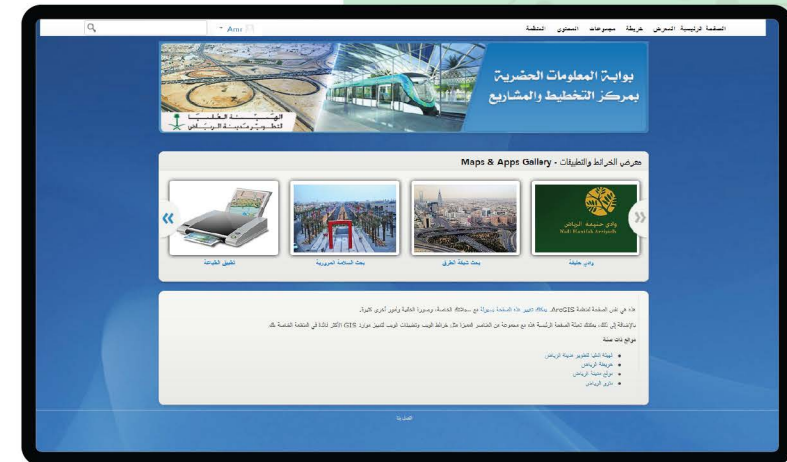

الهيئة الملكية لمدينة الرياض
ROYAL COMMISSION FOR RIYADH CITY