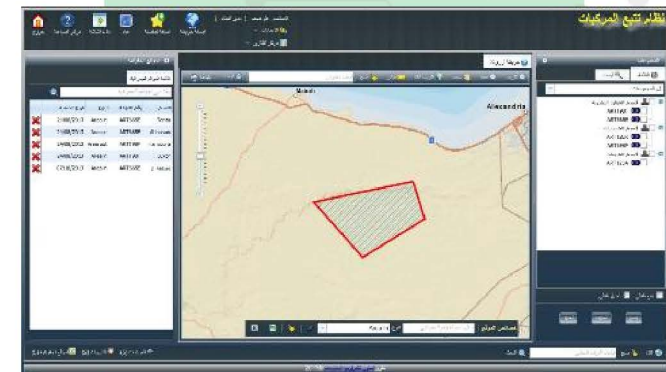

Figure 3: Multi-Vehicles Tracking

Figure 4: Re-Play Tracking History

Figure 5: Draw Geo-Fence

Geo Sales Manager - Sales Force E-Supervisor (SFES) Solutions

The solution offers a comprehensive set of tools to manage sales teams effectively by providing: