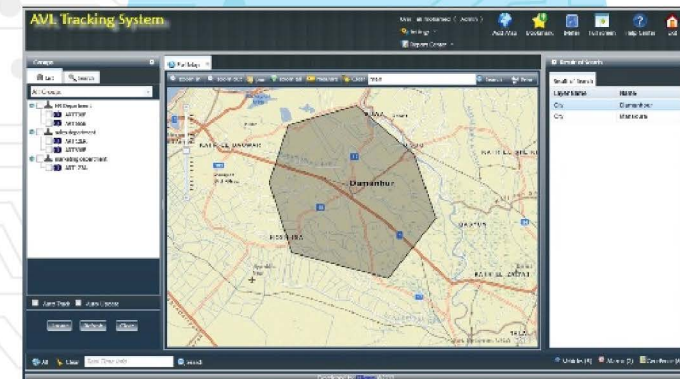

الهيئة الملكية لمدينة الرياض
ROYAL COMMISSION FOR RIYADH CITY

Fleet Management System (AVL Tracking System)

The system consists of two functional parts:

Surveillance Portal

A real-time tracking display shows vehicle locations on a map with all relevant data monitored online. It supports multiple user access, allowing each user to operate independently, with no practical limit on the number of vehicles monitored and displayed.

Product supports:

- Full Screen Display Mode (Responsive Design)
- Choose Theme
- Multi-language mode
- Basic GIS Functions
- Search Operations
- Geo-Book Mark Module
- Tracking Options

Figure 1: English Layout