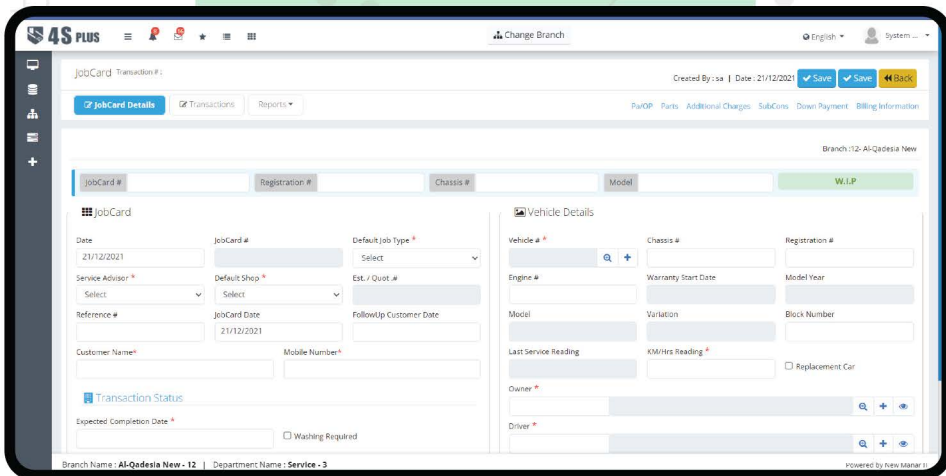

Figure 2: Car Sales

Figure 4: Item Search

Figure 3: Job Card

Figure 5: Deposits

iSignage Pro

The iSignage Pro platform allows users to create, deploy, and manage interactive digital experiences without coding. It enables the creation of dynamic, multi-touch applications for any screen, engaging viewers with various media types like videos, images, PDFs, Office documents, data dashboards, and social media, making it easy to design and schedule content to effectively reach your target audience.