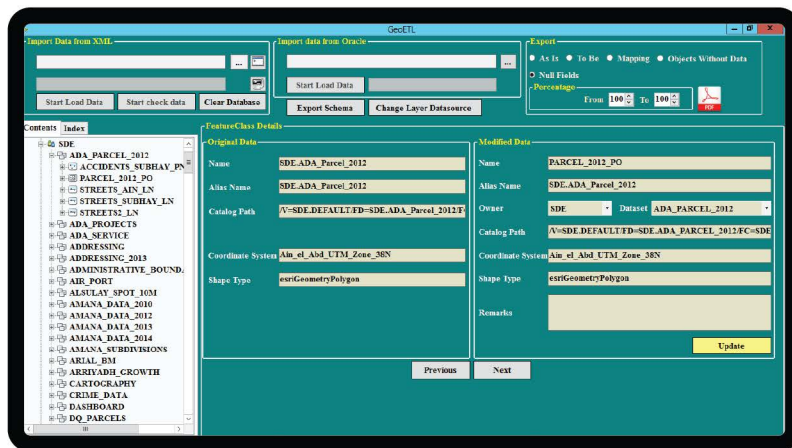

GEO ETL (Extract - Transform - Load)

Automate data migration by modifying the data model to show the mapping between old and new structures, and generate Python scripts to transfer data accordingly.

الهيئة الملكية لمدينة الرياض
ROYAL COMMISSION FOR RIYADH CITY

Main features:

Client: Royal Commission for Riyadh City (RCRC), Saudi Arabia.

Note: Application copyrights registered please refer to section "Certificate of Copyright Registration".