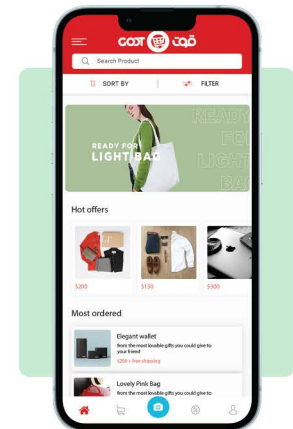

Aghnam Elreef, Fresh Meat Delivery

Ecommerce

Partner: CloudSoft5

Client: Aghnam El Reef App

Published at Google Play & App store

GOOT: Shop Online Grocery

Ecommerce

Prime Contractor

Client: Marei Bin Mahfouz Group

Published at Google Play & App store

GOOT Captain: Delivery Application

Maps & Navigation

Prime Contractor

 Client: Marei Bin Mahfouz Group

Published at Google Play & App store