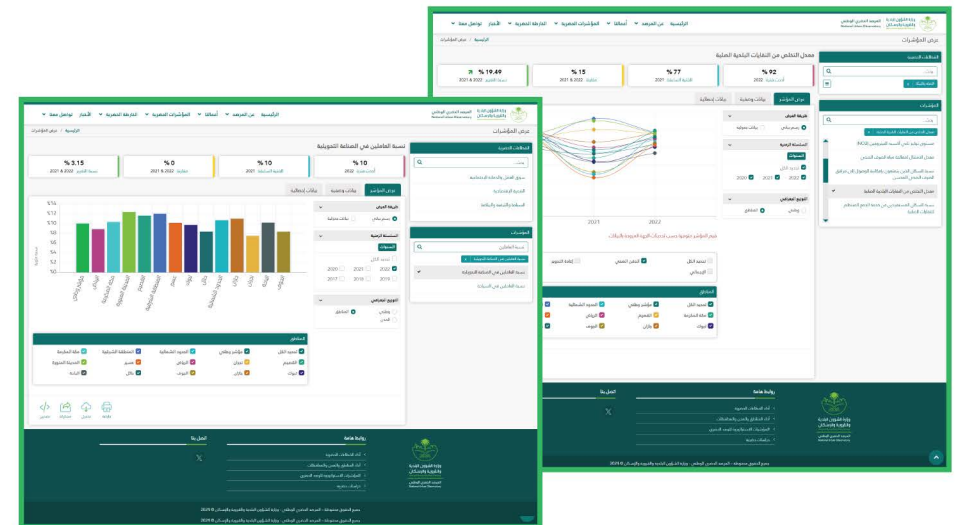

National Urban Observatory (NUO)

Client: Ministry of Municipalities and Housing (MOMAH)

المرصد الحضري الوطني
National Urban Observatory

وزارة البلديات والإسكان
Ministry of Municipalities and Housing

Sector: Government, Saudi Arabia

Duration: 12 Months

Solution: The Ministry of Municipal, Rural Affairs, and Housing aims to establish the National Urban Observatory Platform through this project. The goal is to facilitate access to data and indicators for stakeholders and those interested in urban monitoring, ensuring a seamless flow of information from original sources.

The scope of work includes:

- Designing a centralized database
- Developing a unified platform
- Integrating with existing systems
- Migrating data from legacy systems to the new platform