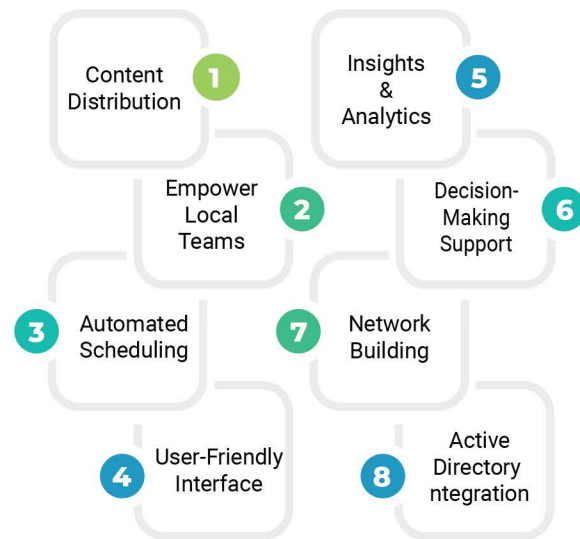

iSignage Pro

The iSignage Pro platform allows users to create, deploy, and manage interactive digital experiences without coding. It enables the creation of dynamic, multi-touch applications for any screen, engaging viewers with various media types like videos, images, PDFs, Office documents, data dashboards, and social media, making it easy to design and schedule content to effectively reach your target audience.

Main features:

Clients:

- First Tent, Saudi Arabia.
- ESCL, Saudi Arabia.