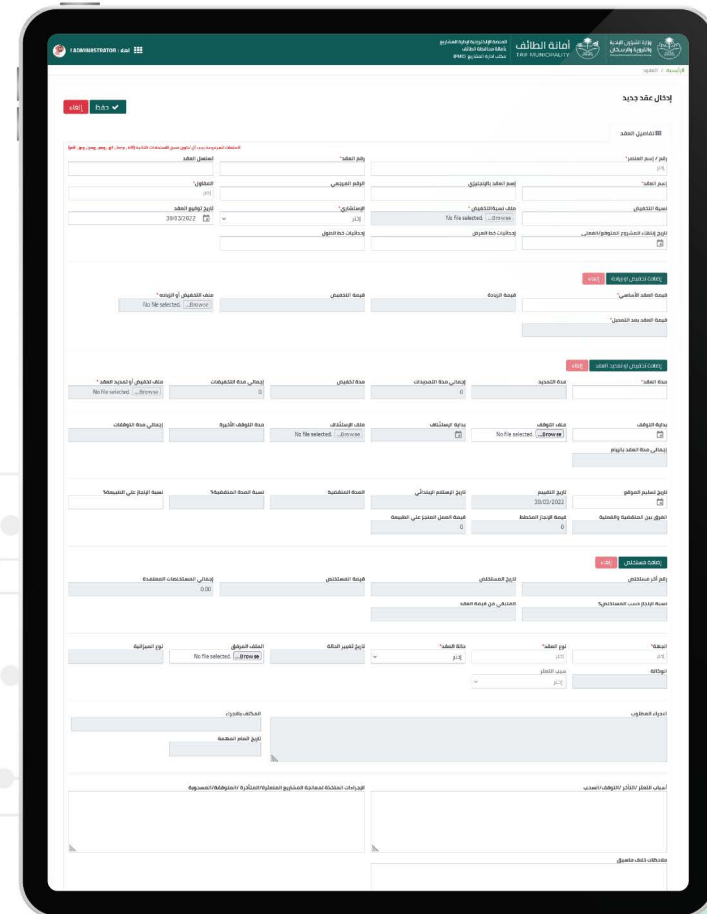

SAATCHI & SAATCHI

Our Clients

Products

PM-Cloud

Solution: Implemented as Cloud Based Project Management platform, which is hosted on cloud or on-premises.

Main features:

 **Client:** Taif Municipality (Partner: Projacs International).