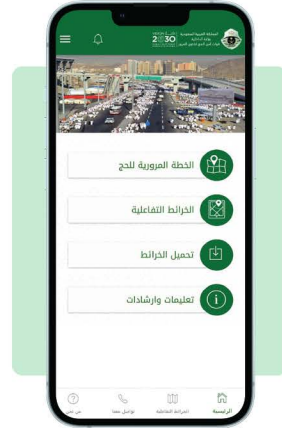

Duration: 3 Months

Solution: The system aims to identify the best locations for new B.Tech branches. It displays B.Tech branches on a map, along with their transactions and contact information, and compares them with competitors' data to aid in decision-making.

Mobile Apps

Hajj Traffic, Traffic Maps for Hajj Maps & Navigation

Partner: CAD&GIS Co. Ltd

 **Client:** Saudi General Directorate of Public Security General Department of Traffic

Published at Google Play & App store