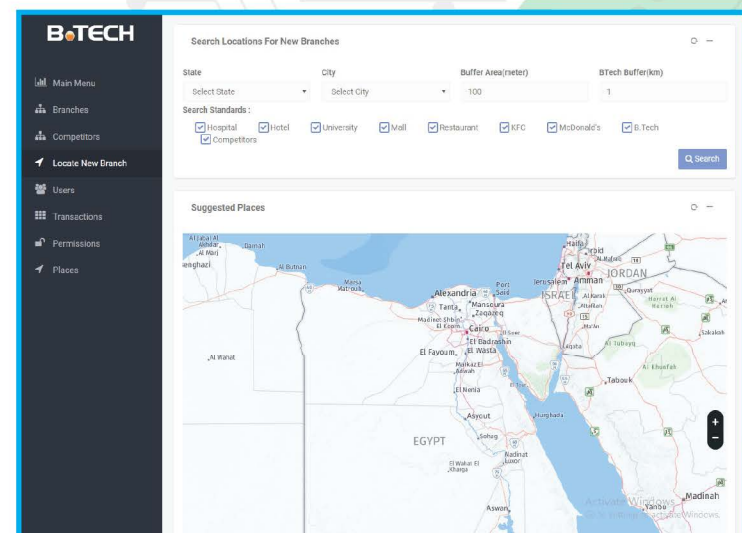

B.Tech Smart Maps

Client: B.Tech

Sector: Business, Egypt

Duration: 3 Months

Solution: The system aims to identify the best locations for new B.Tech branches. It displays B.Tech branches on a map, along with their transactions and contact information, and compares them with competitors' data to aid in decision-making.

الاسم	الرقم	التاريخ	المبلغ	نوع المعاملة	ملاحظات
1	123456	2023-10-27	5000000	معاملة	...
2	123456	2023-10-27	5000000	معاملة	...
3	123456	2023-10-27	5000000	معاملة	...
4	123456	2023-10-27	5000000	معاملة	...
5	123456	2023-10-27	5000000	معاملة	...
6	123456	2023-10-27	5000000	معاملة	...
7	123456	2023-10-27	5000000	معاملة	...
8	123456	2023-10-27	5000000	معاملة	...
9	123456	2023-10-27	5000000	معاملة	...