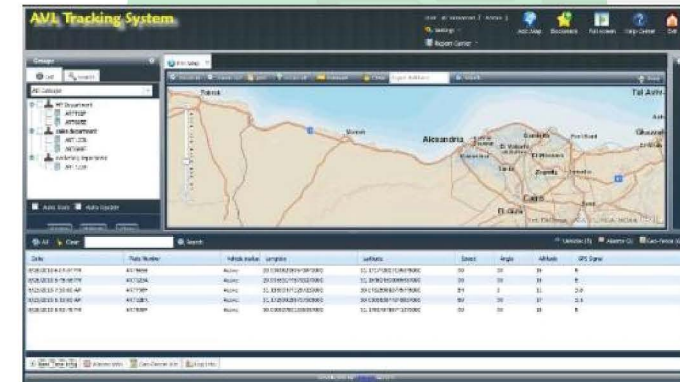

الهيئة الملكية لمدينة الرياض
ROYAL COMMISSION FOR RIYADH CITY

Fleet Management System (AVL Tracking System)

The system consists of two functional parts:

Surveillance Portal

A real-time tracking display shows vehicle locations on a map with all relevant data monitored online. It supports multiple user access, allowing each user to operate independently, with no practical limit on the number of vehicles monitored and displayed.

Administration Module

This module offers centralized administration for supervisors to create and maintain an inventory of vehicles and equipment, supporting the association and editing of unlimited attributes for agency vehicles.

Product supports:

- Full Screen Display Mode (Responsive Design)
- Choose Theme
- Multi-language mode
- Basic GIS Functions
- Search Operations
- Geo-Book Mark Module
- Tracking Options

Figure 1: English Layout

Figure 2: Search Result

Notify user through showing alert at the web page, and sending email/SMS when:

- Exceeding the speed limit
- Enter/Exit of the Geo-Fence defined
- Other alerts defined based on the GPS device feature
- Geo-Fence Alert Module
- Reports & Charts