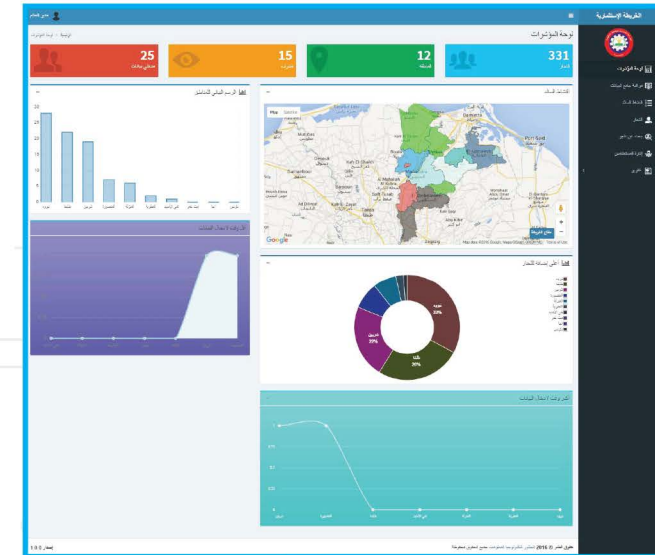

معلومات التسجيل النهائي: 2019/01/21
وقت العملية: 6:02:24 PM

Dakahlia Investment Map

Client: Dakahlia Chamber of Commerce, (Prime contractor)

Sector: Government, Egypt

Duration: 6 Months

Solution:

- 1 Investment Promotion**
 Assists in promoting investments and defining priority sectors
- 2 Opportunity Mapping**
 Highlights opportunities for investment
- 3 Data Integration**
 Combines statistics on direct investment and national trade
- 4 Detailed Information**
 Provides details on locations, sectors, companies, and stores in Dakahlia Governorate
- 5 Mobile and Portal Tools**
 Uses a mobile app for data collection and a portal for reviewing survey outputs
- 6 Decision Support**
 Supports decision-makers with dashboards, reports, and geographic information