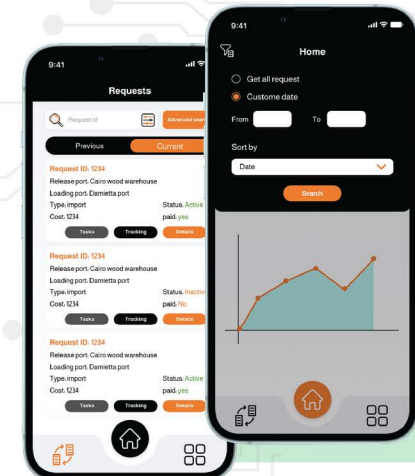

InlandLogistics Application

Clients: MAERSK (PISE sister company)

Sector: Business, Egypt

Duration: 18 Months

Solution: The solution aims to streamline end-to-end product delivery through a unified platform that integrates robust inland transportation services.

Key features include:

Intelligent Features:

- 1 Control Tower Dashboard
- 2 Driver Behavior Management
- 3 Route Optimization
- 4 Custom Mapping
- 5 GPS Vehicle Tracking

B.Tech Smart Maps

Client: B.Tech

Sector: Business, Egypt