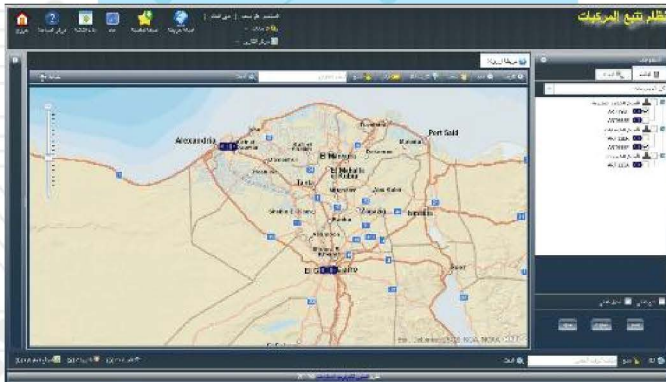

Figure 2: Search Result

Notify user through showing alert at the web page, and sending email/SMS when:

- Exceeding the speed limit
- Enter/Exit of the Geo-Fence defined
- Other alerts defined based on the GPS device feature
- Geo-Fence Alert Module
- Reports & Charts

Figure 3: Multi-Vehicles Tracking

Figure 4: Re-Play Tracking History

Figure 5: Draw Geo-Fence

Geo Sales Manager - Sales Force E-Supervisor (SFES) Solutions

The solution offers a comprehensive set of tools to manage sales teams effectively by providing: