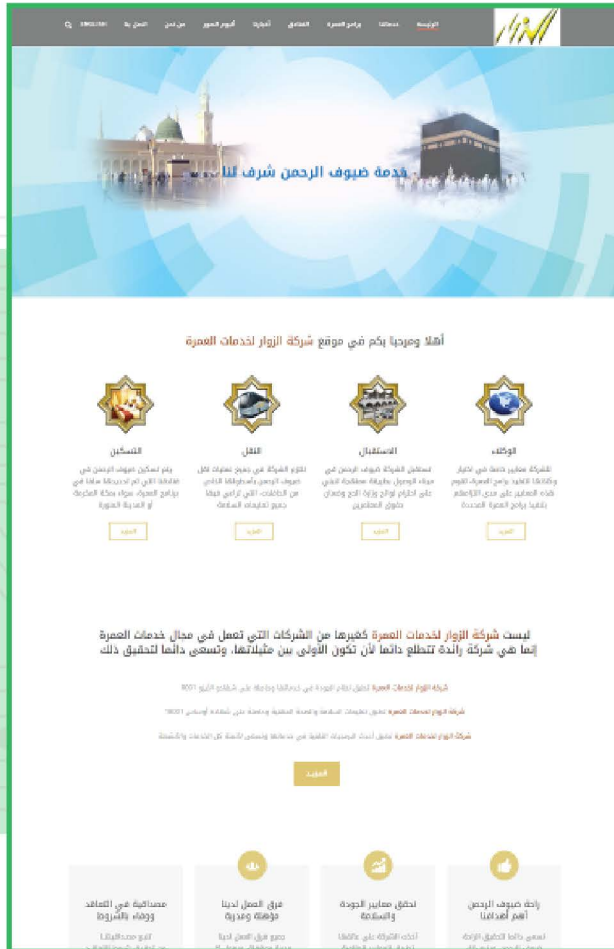

 Client: Aloo Visa

Hydraulics & Pneumatics

Partner: ISOTEC

 Client: El-Raed co

Umrah Service Provider

Partner: ISOTEC

Client: Azowar Umrah Services company

Sheikh Marie bin Mahfouz