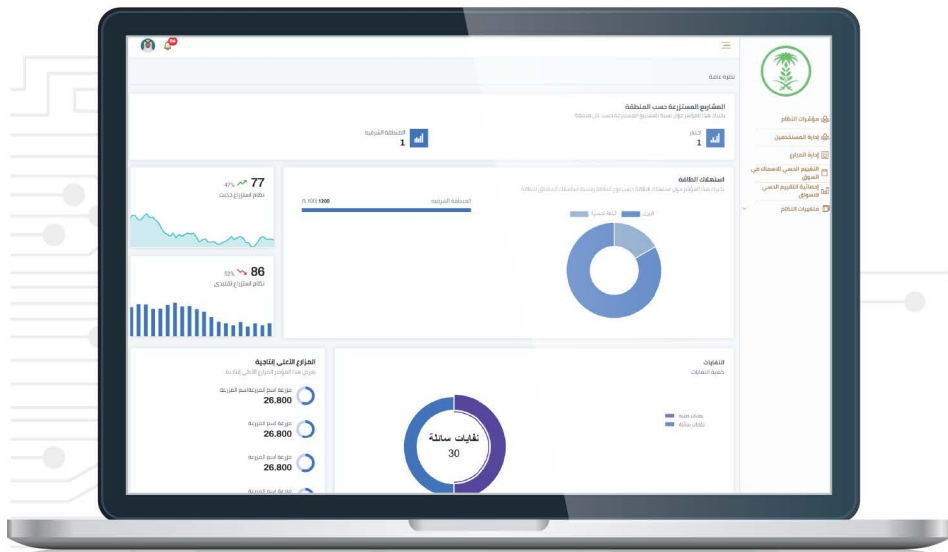

Aquaculture Survey & Environmental Impact Assessment (EIA) Automation & KPIs

Client: Ministry of Environment, Water and Agriculture (MEWA), (Partner: AlMandaryah)

Sector: Government, Saudi Arabia

Duration: 6 Months

وزارة البيئة والمياه والزراعة
Ministry of Environment Water & Agriculture

Solution:

01

Design database for automating field survey and EIA study questionnaires in aquaculture.

02

Develop dashboard for statistical indicators and performance metrics.

03

Store field questionnaire form and EIA study details, including PDFs of study results per farm.

04

Conduct Training of Trainers (TOT) for platform management and data entry.

الرقم	اسم المزرعة	العنوان	المنطقة	نوع المزرعة	تاريخ التسجيل	حالة المزرعة
1	مزرعة الخضراء	الرياض	الرياض	تربية الأسماك	2023-01-15	نشطة
2	مزرعة الزهور	الدمام	الدمام	تربية الأسماك	2023-02-20	نشطة
3	مزرعة النخيل	الجبيل	الجبيل	تربية الأسماك	2023-03-10	نشطة
4	مزرعة العنب	القطيف	القطيف	تربية الأسماك	2023-04-05	نشطة
5	مزرعة التفاح	الدمشق	الدمشق	تربية الأسماك	2023-05-18	نشطة
6	مزرعة الخوخ	الدمشق	الدمشق	تربية الأسماك	2023-06-02	نشطة
7	مزرعة المشمش	الدمشق	الدمشق	تربية الأسماك	2023-07-14	نشطة
8	مزرعة الكرز	الدمشق	الدمشق	تربية الأسماك	2023-08-08	نشطة
9	مزرعة التوت	الدمشق	الدمشق	تربية الأسماك	2023-09-21	نشطة
10	مزرعة العنب	الدمشق	الدمشق	تربية الأسماك	2023-10-10	نشطة