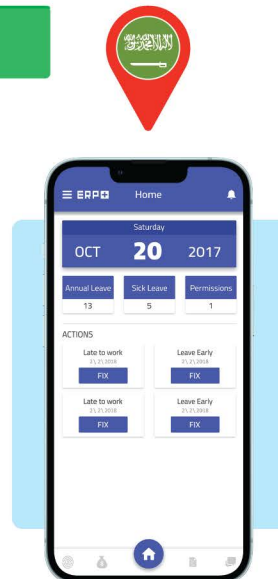

Client: Marei Bin Mahfouz Group

Published at Google Play & App store

GOOT Captain: Delivery Application

Maps & Navigation

Prime Contractor

 Client: Marei Bin Mahfouz Group

Published at Google Play & App store

KFD: Online Pharmacy

Ecommerce

Prime Contractor

 Client: Marei Bin Mahfouz Group

Published at Google Play & App store

ERP+: Attendance System

Business

Prime Contractor

 Client: CloudSoft5

Published at Google Play & App store

KFD Captain: Delivery Application

Maps & Navigation

Prime Contractor

 Client: Marei Bin Mahfouz Group

Published at Google Play

Makady (مقاضي): Saudi Offers
Shopping