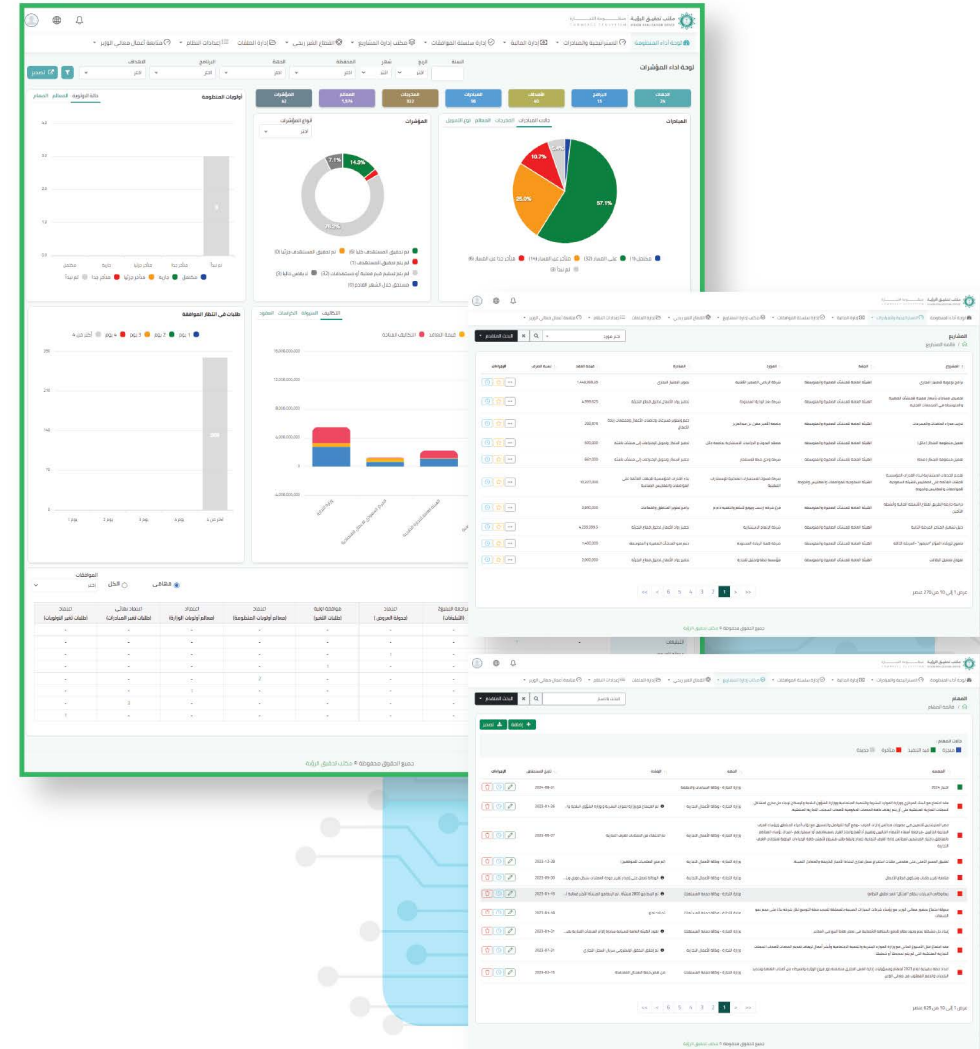

PM Commerce

Client: Ministry of Commerce

Sector: Government, Saudi Arabia

Duration: 12 Months

Solution: The project targets automating data processes for the Commerce Sector's Vision Realization Office.

Tasks involve:

1. 1 Establish a unified central database for all initiatives and projects.
2. 2 Ensure data integrity and import existing data into the database.
3. 3 Maintain and regularly update the data for current and future projects.
4. 4 Integrate the initiatives and projects database with relevant systems.
5. 5 Implement a data management system and automate office operations.

منظومة التجارة | مكتب تحقيق الرؤية
COMMERCE ECOSYSTEM | VISION REALIZATION OFFICE