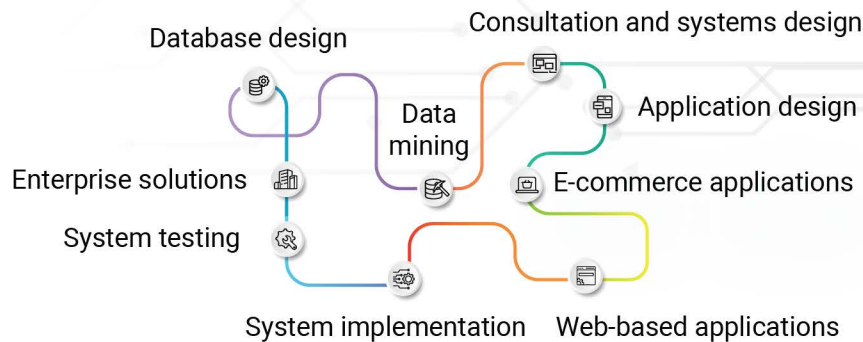

Turn-key solutions

Consultation Services

1. 1 User needs assessment
2. 2 Data evaluation & system Sizing
3. 3 Functional requirements
4. 4 RFP preparation
5. 5 Data Quality Assurance
6. 6 Cost Recovery Strategies

Outsourcing

- ❑ Globalization requires specialization and efficiency to stay competitive.
- ❑ Companies outsource IT and back office processes to focus on core business activities.
- ❑ ITRoots is an ideal partner for successful and goal-oriented outsourcing.
- ❑ Local management and bilingual employees ensure effective communication.
- ❑ ITRoots combines European quality with Egyptian cost advantages.