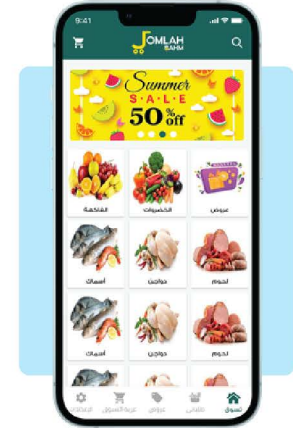

Jomlah Sahn, Wholesale Grocery Supply Ecommerce

Prime Contractor

Client: Jomlah Sahn Platform

Published at Google Play & App store