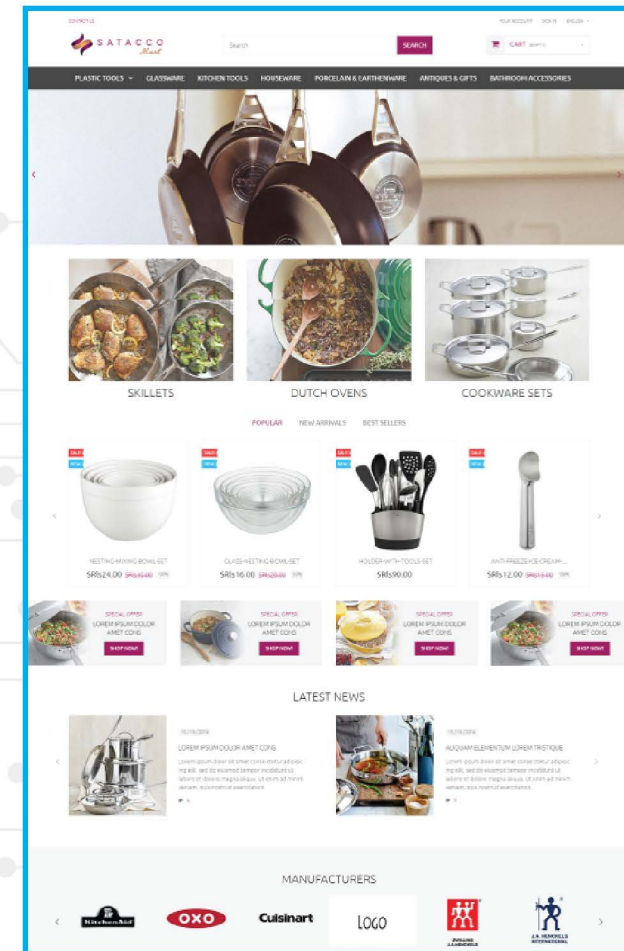

Kitchenware

Prime Contractor

Client: SAM Arabia