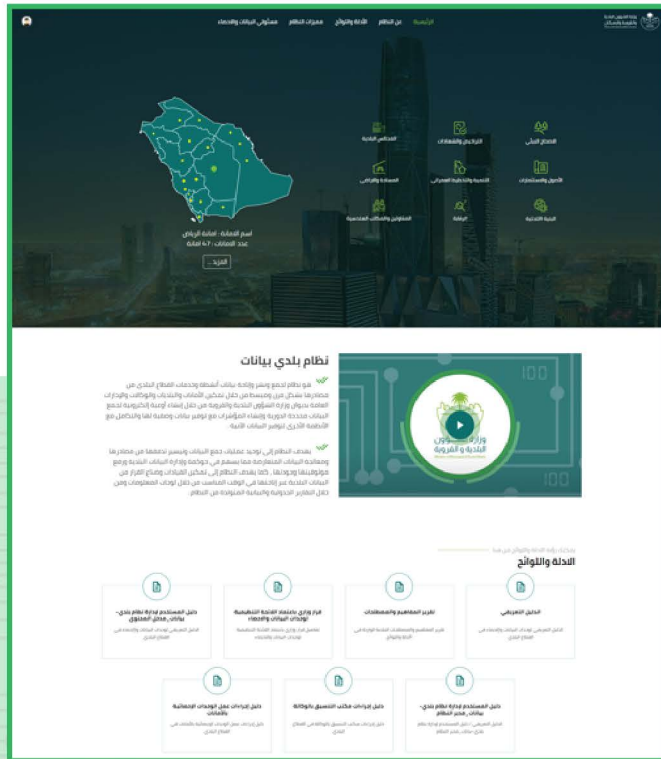

Balady Bayanat

Client: Ministry of Municipalities and Housing (MOMAH), (Partner: Digital Geography)

Sector: Government, Saudi Arabia

Duration: 12 Months

Solution: The Department of Statistics and Research at MOMRAH focuses on providing valuable statistical products and services. They prioritize accuracy and comprehensiveness in their outputs and actively update data models for agencies, secretariats, and municipalities.

The Department's solution offers:

- Interactive Statistics Platform for municipalities and agencies.
- Advanced Features for effortless data management.
- Comprehensive Reporting for annual and quarterly insights.
- Data Visualization Tools with vibrant graphs and maps.
- KPI Monitoring across Saudi Arabia for performance tracking.

URL: <https://bayanat.balady.gov.sa/>