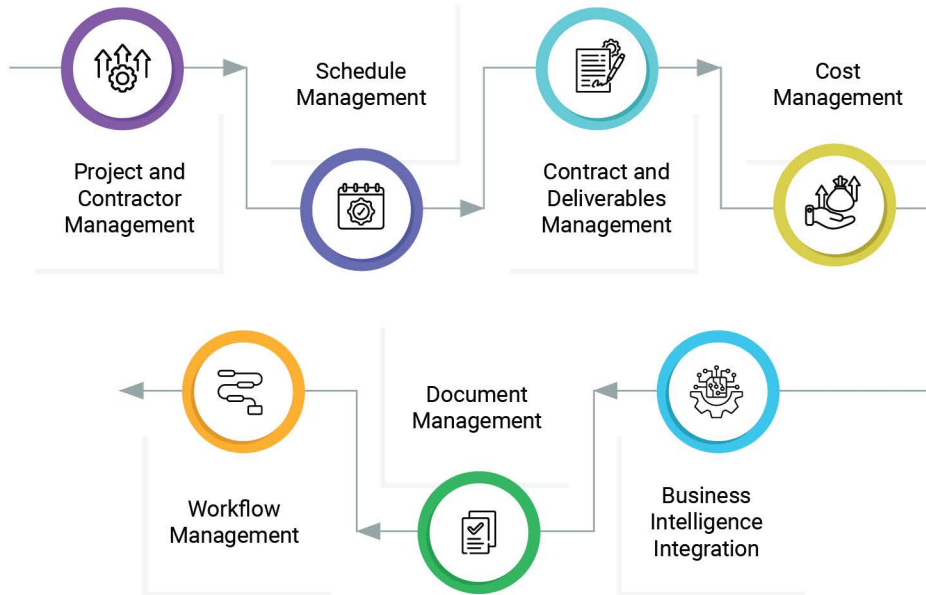

SAATCHI & SAATCHI

Our Clients

Products

PM-Cloud

Solution: Implemented as Cloud Based Project Management platform, which is hosted on cloud or on-premises.

Main features:

 **Client:** Taif Municipality (Partner: Projacs International).

4S Plus (Automotive ERP)

4S Plus is an ERP system to support the main modules of automotive industry, which are Sales, Service (after-sales), Spare Parts & Survey (information feedback to various auto manufacturers).

Figure 2: Car Sales

Figure 4: Item Search

Figure 3: Job Card

Figure 5: Deposits

iSignage Pro

The iSignage Pro platform allows users to create, deploy, and manage interactive digital experiences without coding. It enables the creation of dynamic, multi-touch applications for any screen, engaging viewers with various media types like videos, images, PDFs, Office documents, data dashboards, and social media, making it easy to design and schedule content to effectively reach your target audience.