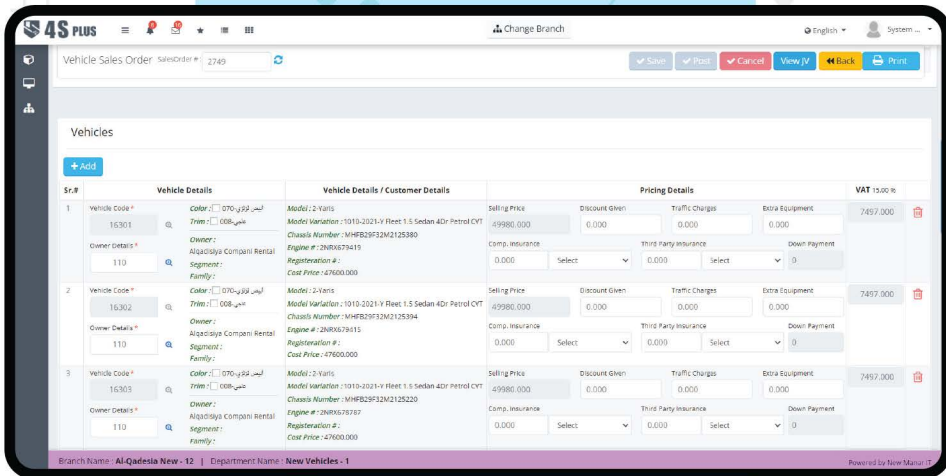

4S Plus (Automotive ERP)

4S Plus is an ERP system to support the main modules of automotive industry, which are Sales, Service (after-sales), Spare Parts & Survey (information feedback to various auto manufacturers).

Main Modules:

-  **Clients:**
- AIDahayan Trading Company.
 - Mohammad Saleh ALHalawani Co. Ltd.
 - BIN Delbah Trading Company.
 - Alzugdi Co.
 - Saleh Al-Zaidy Toyota.
 - Alhumaidi Motors.

Figure1: System

Figure 2: Car Sales

Figure 4: Item Search

Figure 3: Job Card

Figure 5: Deposits

iSignage Pro

The iSignage Pro platform allows users to create, deploy, and manage interactive digital experiences without coding. It enables the creation of dynamic, multi-touch applications for any screen, engaging viewers with various media types like videos, images, PDFs, Office documents, data dashboards, and social media, making it easy to design and schedule content to effectively reach your target audience.