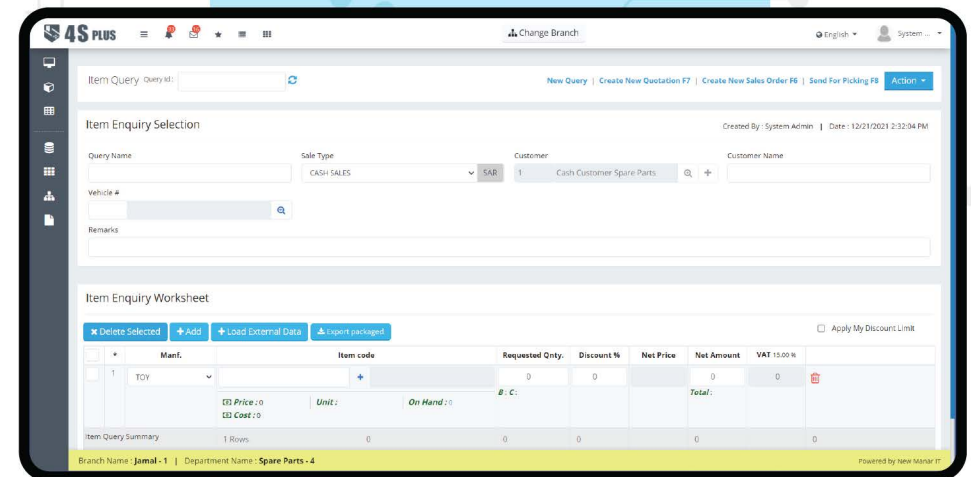

Figure 2: Car Sales

Figure 4: Item Search

Figure 3: Job Card

Figure 5: Deposits

iSignage Pro

The iSignage Pro platform allows users to create, deploy, and manage interactive digital experiences without coding. It enables the creation of dynamic, multi-touch applications for any screen, engaging viewers with various media types like videos, images, PDFs, Office documents, data dashboards, and social media, making it easy to design and schedule content to effectively reach your target audience.