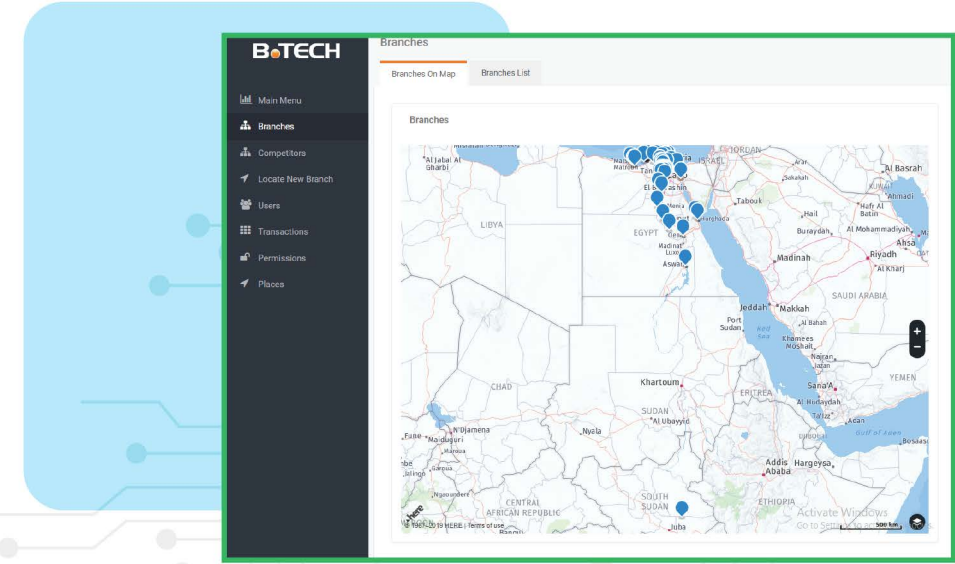

B.Tech Smart Maps

Client: B.Tech

Sector: Business, Egypt

Duration: 3 Months

Solution: The system aims to identify the best locations for new B.Tech branches. It displays B.Tech branches on a map, along with their transactions and contact information, and compares them with competitors' data to aid in decision-making.

الاسم	الرقم	التاريخ	المبلغ	نوع المعاملة	ملاحظات
1	123456	2023-10-27	5000000	معاملة	...
2	123456	2023-10-27	5000000	معاملة	...
3	123456	2023-10-27	5000000	معاملة	...
4	123456	2023-10-27	5000000	معاملة	...
5	123456	2023-10-27	5000000	معاملة	...
6	123456	2023-10-27	5000000	معاملة	...
7	123456	2023-10-27	5000000	معاملة	...
8	123456	2023-10-27	5000000	معاملة	...
9	123456	2023-10-27	5000000	معاملة	...