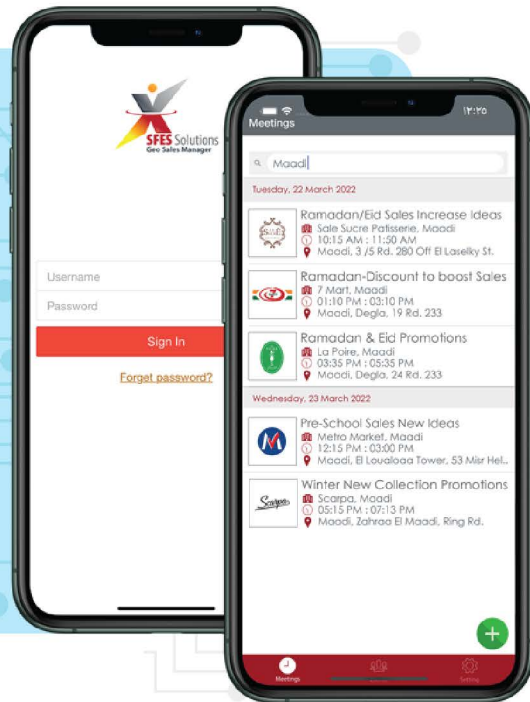

Figure 2: Search Result

Notify user through showing alert at the web page, and sending email/SMS when:

- Exceeding the speed limit
- Enter/Exit of the Geo-Fence defined
- Other alerts defined based on the GPS device feature
- Geo-Fence Alert Module
- Reports & Charts

Figure 3: Multi-Vehicles Tracking

Figure 4: Re-Play Tracking History

Figure 5: Draw Geo-Fence

Geo Sales Manager - Sales Force E-Supervisor (SFES) Solutions

The solution offers a comprehensive set of tools to manage sales teams effectively by providing:

URL: <https://www.geosalesmanager.com>

Note: Application copyrights registered, please refer to section "Certificate of Copyright Registration".

Certificate of Intellectual Property (IP, Copyright) Registration