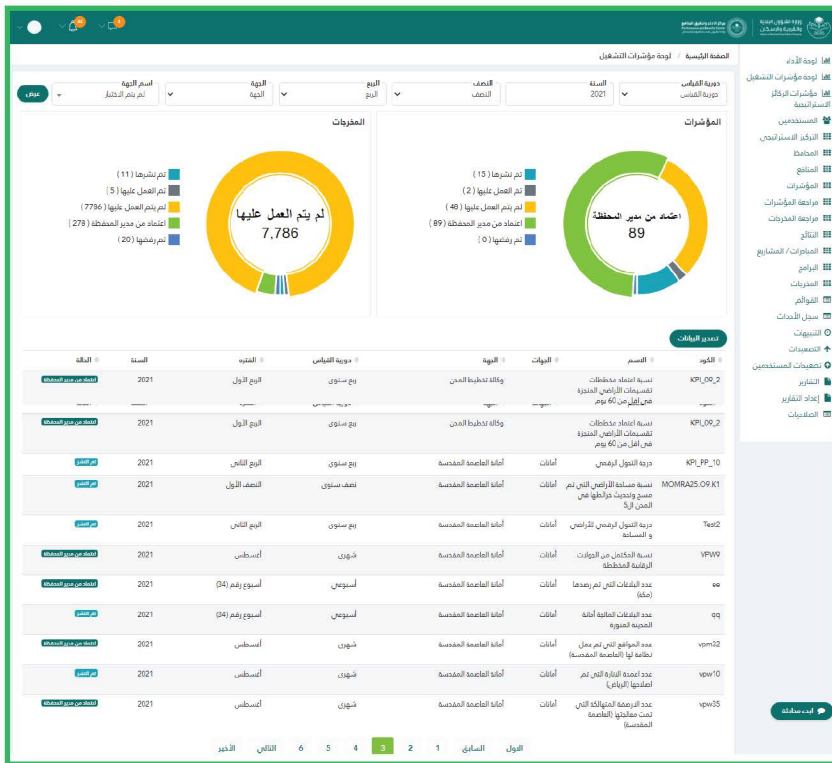

Objectives and Key Results (OKR) Digital Transformation

Client: Ministry of Municipalities and Housing (MOMAH), (Partner: Digital Geography)

Sector: Government, Saudi Arabia

Duration: 12 Months

Solution: At the Vision Realization Office (MOMRAH), we're revolutionizing how we set and achieve goals using Objectives and Key Results (OKRs). We're aligning our team, organization, and individual goals to drive measurable success.

Our Core Values:

Achieve Your Goals with OKRs!