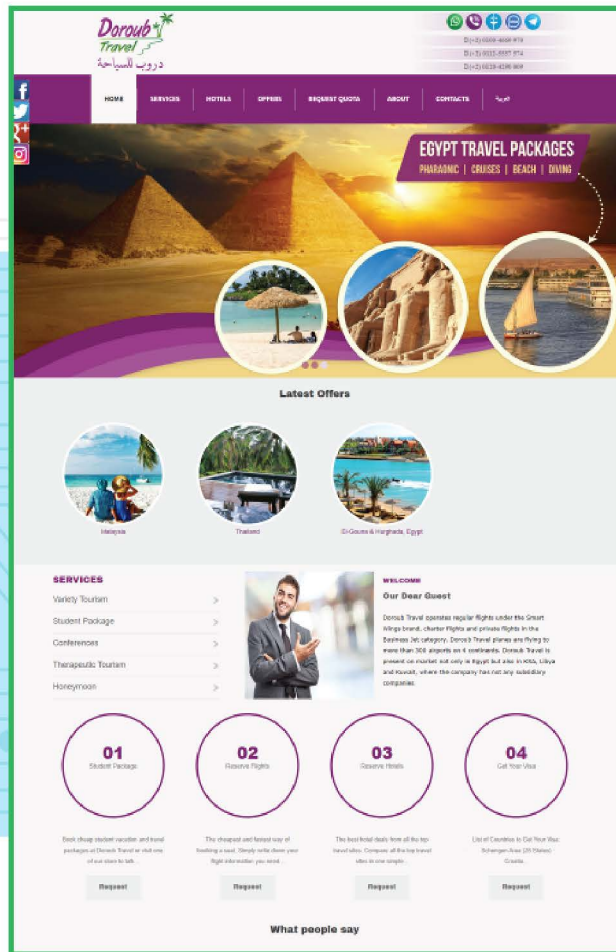

Business Website

Tourism Agency

Prime Contractor

Client: Doroub Travel