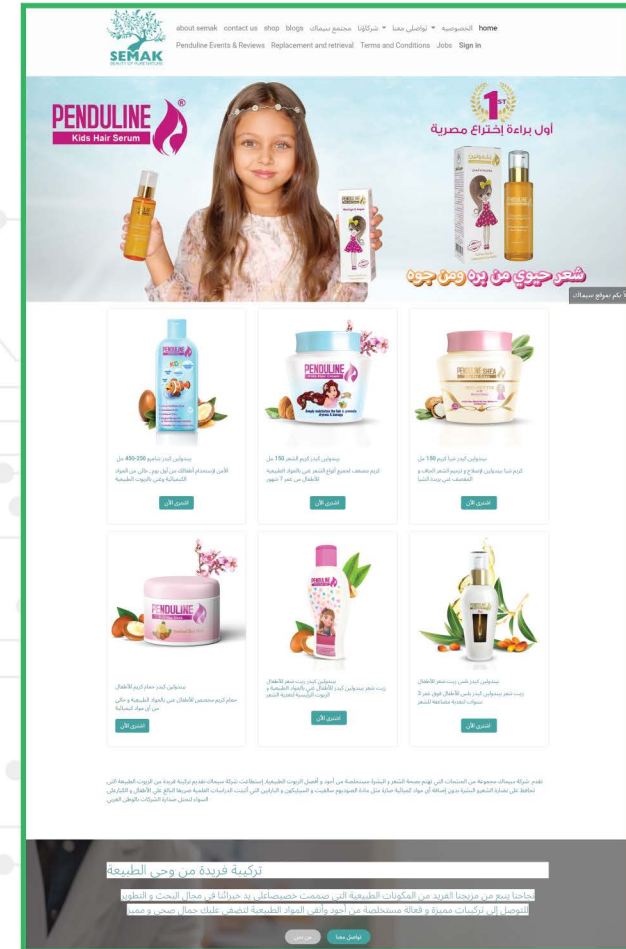

 **Client:** Mqyes Al-Deka

Published at Google Play & App store

E-Commerce Websites

Order Food Online

Prime Contractor

 **Client:** French Fries Restaurant

Kitchenware

Prime Contractor

 **Client:** SAM Arabia

Ladies Fashion

Prime Contractor

 Client: Soarsta Bags & Accessories

Cosmetics

Prime Contractor

 Client: SEMAK

Business Website