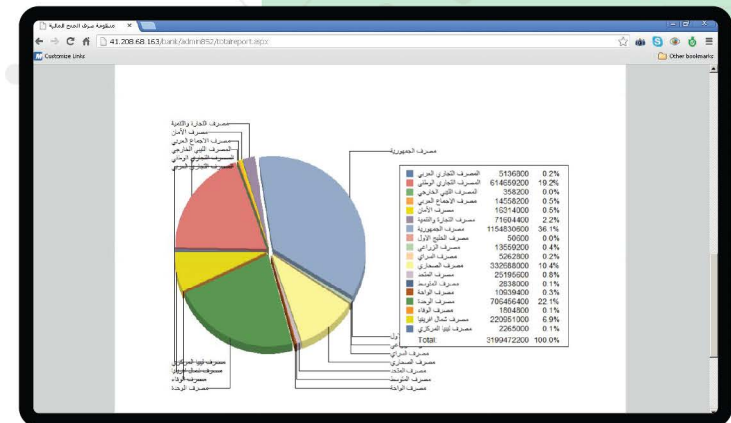

Family Donations (2000 Libyan Dinar & 1000 Libyan Dinar)

Client: Central Bank of Libya, (Partner: Diwan)

Sector: Government, Libya

Duration: 12 Months

Solution: An SOA-based web application with business logic as web services, allowing seamless use and integration across diverse platforms for future development.

Key Workflows

Family Data and Certificate

Review and print Marital Status Certificates on secure paper for family owners.

Bank Processing

Family owners present certificates at bank branches for system verification, gift value calculation based on family size, and printing of transaction statements.

مصرفنا ليبيا المركزي

Central Bank of Libya

www.centralbankoflibya.org

User Base

Civil Registry Offices

1,800 users across Libyan civil registry offices (53 main and 365 branch offices) maintaining family data.

Bank Branches

1,450 users across 278 bank branches handling transaction processing