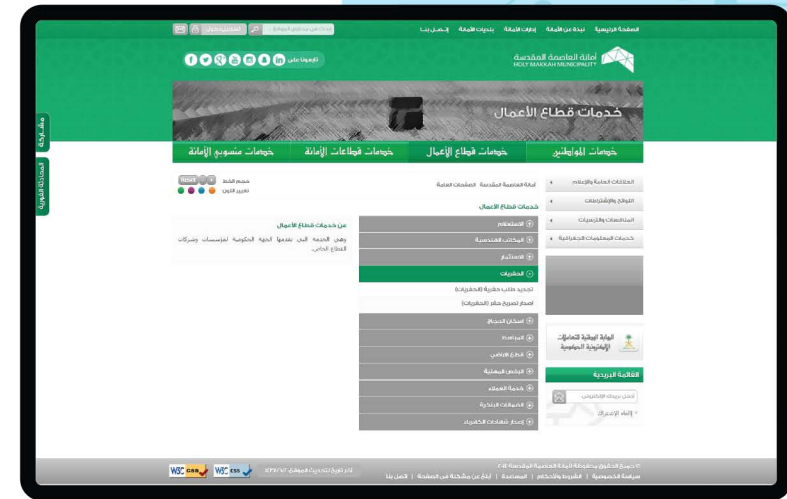

Dig Electronic No Objection Certificate (Dig E-NOC)

Client: Holy Makkah Municipality, (Partner: Digital Geography)

Sector: Government, Saudi Arabia

Duration: 36 Months

1. **Solution**
2. 01 **Integrated Online System**
     Developed to aid prequalified consultants, contractors, and developers
   - 02 **Right of Way NOCs**
     Assists in obtaining No Objection Certificates related to Right of Way for Makkah roads
   - 03 **One-Stop Shop**
     Simplifies obtaining Right of Way NOCs through online applications and approvals
   - 04 **Facilitates Workflow**
     Streamlines obtaining permissions for works affecting Makkah roads' Right of Way

Case ID	Date	Status
11-10-29	18/09/2019	N
11-10-29	18/09/2019	N
11-10-29	18/09/2019	N
11-10-29	18/09/2019	N
11-10-29	18/09/2019	N